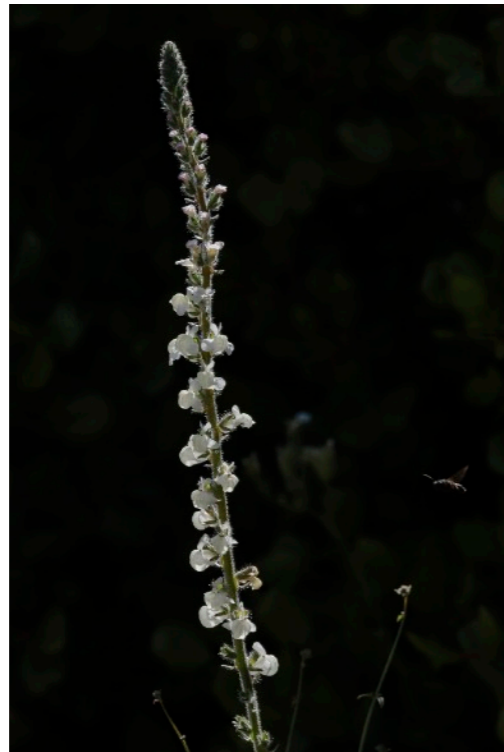

White flowers

Coulter snapdragon